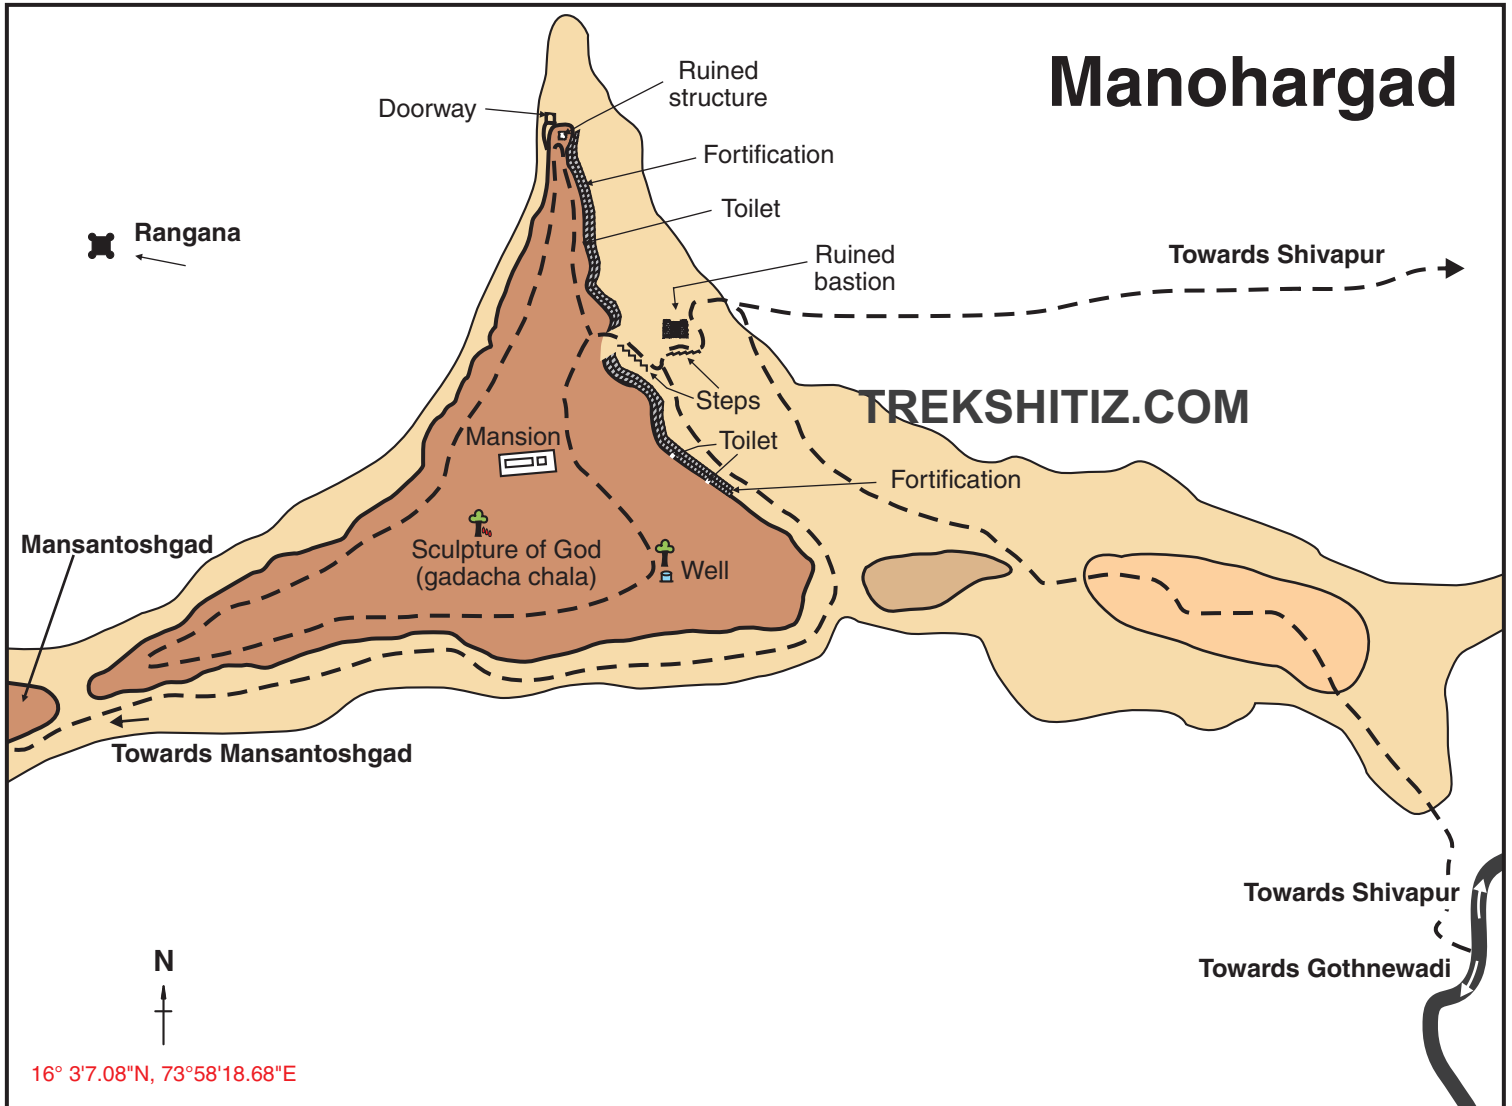

Manohargad

TREKSHITIZ.COM

16° 3'7.08"N, 73°58'18.68"E

This map is copyrighted and published in the book FORTS THROUGH MAPS by Mahendra Govekar. Reproduction of this map in any form requires prior written permission. It is strictly prohibited to remove the name trekshitz.com from this map or to publish it under any other name, as this constitutes a violation of copyright law.